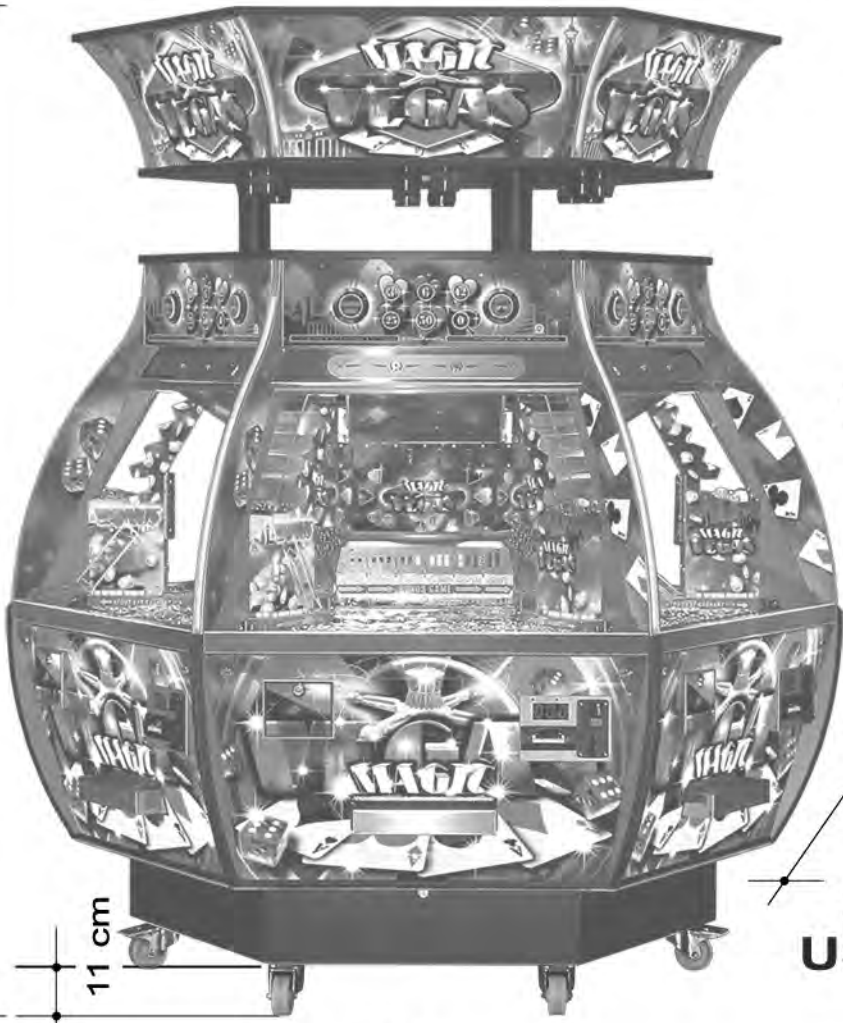

## VdW International®

Z.I. MARTIN - RUSATIRA 4  
BE 1083 Brussels

Tel : Int+32-24-24-27-99  
[www.vdw-int.com](http://www.vdw-int.com)

197 - 204 cm

11 cm

186,5 cm

**OPTIONAL:  
CHANGERS  
FOR DIRECT  
TOKEN / COIN SALES**

**SPECTACULAR  
162,5 cm PAYOUT  
OF THE BONUS  
THANKS TO  
2 HOPPERS  
USED IN CASCADE**

**6 COIN CHUTES ALLOW 3 PLAYERS TO INSERT  
TOKENS SIMULTANEOUSLY ON THE SAME PLAYFIELD**

**INTERACTIVE BONUS GAME**